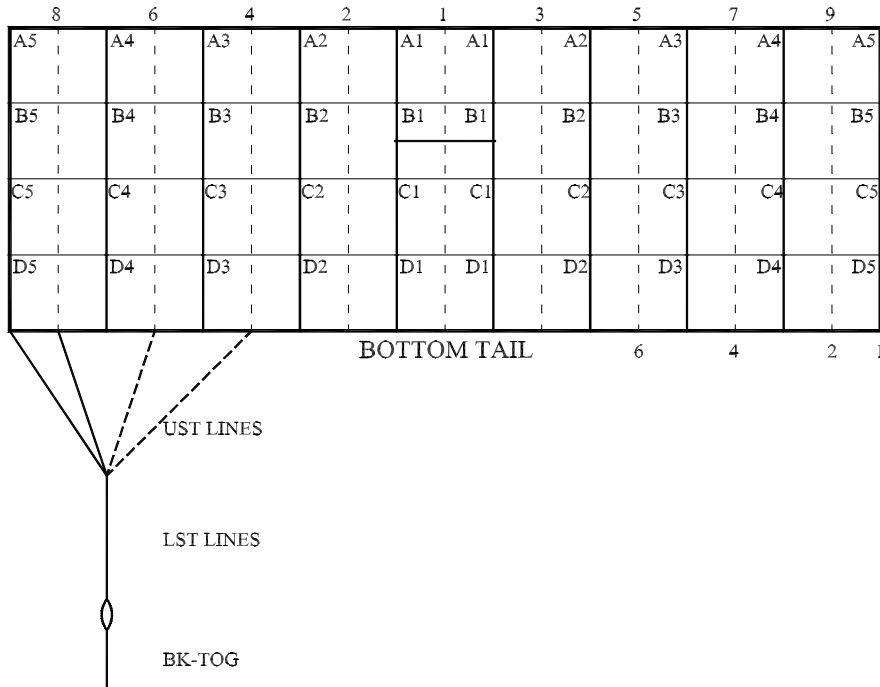

Performance Designs, Inc
 1300 E Int'l Speedway Blvd
 DeLand FL 32724
 Telephone: 386-738-2224
 Fax: 386-734-8297

**LINE TRIM CHART
 FOR**

PD 9 190 -340

| | PD-190 | PD-210 | PD-230 | PD-260 | PD-280 | PD-300 | PD-340 |
|------------|-----------|-----------|-----------|-----------|-----------|-----------|-----------|
| A1 | 142 1/4 | 149 3/4 | 156 3/4 | 166 3/4 | 169 7/8 | 175 1/4 | 182 |
| A1-B1 | 3 7/8 | 4 1/4 | 4 | 4 1/2 | 4 | 5 | 5 1/4 |
| A1-C1 | 10 3/4 | 11 1/8 | 11 1/2 | 12 | 12 1/8 | 13 | 14 1/4 |
| A1-D1 | 18 | 20 | 20 5/8 | 21 1/4 | 21 3/4 | 23 1/4 | 25 3/4 |
| A2 | 142 1/4 | 149 3/4 | 156 3/4 | 166 3/4 | 169 7/8 | 175 1/4 | 182 |
| A2-B2 | 3 7/8 | 4 1/4 | 4 | 4 1/2 | 4 | 5 | 5 1/4 |
| A2-C2 | 10 3/4 | 11 1/8 | 11 1/2 | 12 | 12 1/8 | 13 | 14 1/4 |
| A2-D2 | 18 | 20 | 20 5/8 | 21 1/4 | 21 3/4 | 23 1/4 | 25 3/4 |
| A3 | 142 1/4 | 149 3/4 | 156 3/4 | 166 3/4 | 169 7/8 | 175 1/4 | 182 |
| A3-B3 | 3 7/8 | 4 1/4 | 4 | 4 1/2 | 4 | 5 | 5 1/4 |
| A3-C3 | 10 3/4 | 11 1/8 | 11 1/2 | 12 | 12 1/8 | 13 | 14 1/4 |
| A3-D3 | 18 | 20 | 20 5/8 | 21 1/4 | 21 3/4 | 23 1/4 | 25 3/4 |
| A4 | 142 1/4 | 149 3/4 | 156 3/4 | 166 3/4 | 169 7/8 | 175 1/4 | 182 |
| A4-B4 | 3 7/8 | 4 1/4 | 4 | 4 1/2 | 4 | 5 | 5 1/4 |
| A4-C4 | 10 3/4 | 11 1/8 | 11 1/2 | 12 | 12 1/8 | 13 | 14 1/4 |
| A4-D4 | 18 | 20 | 20 5/8 | 21 1/4 | 21 3/4 | 23 1/4 | 25 3/4 |
| A5 | 142 1/4 | 149 3/4 | 156 3/4 | 166 3/4 | 169 7/8 | 175 1/4 | 182 |
| A5-B5 | 3 7/8 | 4 1/4 | 4 | 4 1/2 | 4 | 5 | 5 1/4 |
| A5-C45 | 10 3/4 | 11 1/8 | 11 1/2 | 12 | 12 1/8 | 13 | 14 1/4 |
| A5-D5 | 18 | 20 | 20 5/8 | 21 1/4 | 21 3/4 | 23 1/4 | 25 3/4 |
| LST | 103 5/8 | 109 1/8 | 115 1/8 | 121 3/4 | 121 7/8 | 123 | 133 7/8 |
| A5-UST1 | 9 7/8 | 10 1/2 | 12 | 10 1/2 | 11 3/4 | 12 7/8 | 15 3/4 |
| A5-UST2 | 9 7/8 | 10 1/2 | 12 | 10 1/2 | 11 3/4 | 12 7/8 | 15 3/4 |
| A5-UST4 | 9 7/8 | 10 1/2 | 12 | 10 1/2 | 11 3/4 | 12 7/8 | 15 3/4 |
| A5-UST6 | 9 7/8 | 10 1/2 | 12 | 10 1/2 | 11 3/4 | 12 7/8 | 15 3/4 |
| B STAB SLK | 1/2 | 1/2 | 1/2 | 1/2 | 1/2 | 1/2 | 1/2 |
| C STAB SLK | 1 | 1 | 1 | 1 | 1 | 1 | 1 |
| D STAB SLK | 1 1/2 | 1 1/2 | 1 1/2 | 1 1/2 | 1 1/2 | 1 1/2 | 1 1/2 |
| BK-TOG* | 24 3/8 | 24 1/2 | 24 3/8 | 26 1/4 | 30 1/8 | 25 3/4 | 27 1/4 |
| Standard | 23" Chord | 26" Chord | 26" Chord | 26" Chord | 26" Chord | 26" Chord | 26" Chord |
| Slider | 31" Span | 31" Span | 31" Span | 31" Span | 31" Span | 31" Span | 31" Span |