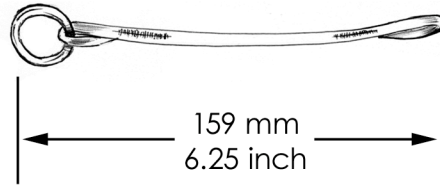

Soft link for Main canopies  
PN: P 1487-00

Soft link for Reserve canopies  
PN: P 1487-01

Secure the Soft Link in the webbing pocket, and hand tack as shown: